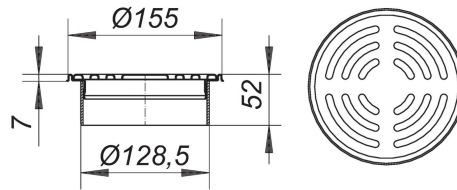

21. November 2019

Grating VR 15, d: 155 mm

Product No. **500458**
 EAN: 4001636500458
 Discount group: 5

for CeraDrain S 15 and TistoDrain S 15,
 height adjustable up to 40 mm with +/- 5 mm lateral adjustment, spigot ABS, frame 304
 stainless steel, d: 155 mm, grate d: 145 mm diameter circular, 304 stainless steel, load
 class K 3 (300 kg)

Product No.	Description	Dimensions
563002	Collar CeraDrain S 15	
563200	Collar TistoDrain S 15	
693099	Upper collar CeraDrain/TistoDrain S 15	