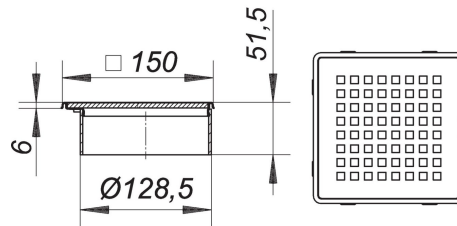

21. November 2019

Grating Quadra CD 15, 150 x 150 mm

Product No. **500465**
 EAN: 4001636500465
 Discount group: 5

for CeraDrain S 15 and TistoDrain S 15,
 height adjustable up to 40 mm with +/- 13 mm lateral adjustment, spigot ABS, frame
 304 stainless steel, 150 x 150 mm, design grate 5 mm 316 stainless steel, load class
 L 15 (1.5 t)

Product No.	Description	Dimensions
563002	Collar CeraDrain S 15	
563200	Collar TistoDrain S 15	