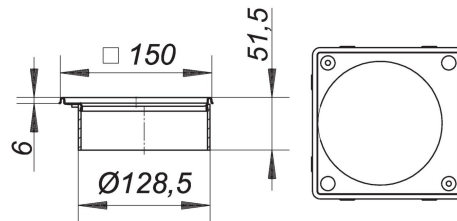

21. November 2019

DALLMER**Frame V, S 15/150, 304 stainless steel, 150 x 150 mm**

Product No. **503022**
 EAN: 4001636503022
 Discount group: 5

for CeraDrain-S 15 and TistoDrain S 15,
 height adjustable up to 40 mm with +/- 13 mm lateral adjustment, spigot ABS

frame 304 stainless steel, with threaded inserts, 150 x 150 mm, used with grates
 140 x 140 mm

Product No.	Description	Dimensions
563002	Collar CeraDrain S 15	
563200	Collar TistoDrain S 15	
501110	grate E 140, 140 x 140 mm	140 x 140 mm
501219	grate EN 140, 140 x 140 mm	140 x 140 mm
501127	grate ES 140, massive, 140 x 140 mm	140 x 140 mm
501172	grate K 140, polyamide, 140 x 140 mm	140 x 140 mm
501226	grate Quadra 140	
501530	grate QuadraStone 140 Azul Bahia	
501523	grate QuadraStone 140 Nero Assoluto Zimbabwe	
501561	grate QuadraStone 140 Padang light grey	
501547	grate QuadraStone 140 Rosso Verona	
501509	grate QuadraStone Individuell 140	
501141	grate RHS 140, massive, non-slip, 140 x 140 mm	140 x 140 mm