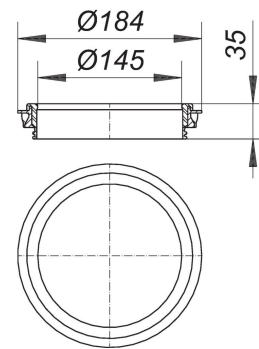

## Back flow seal CeraDrain S 15

Product No. **693006**  
 EAN: 4001636693006  
 Discount group: 5

Spare part for collars CeraDrain and TistoDrain S 15.

Product No.	Description	Dimensions
541055	Floor drain body type 54, DN 50/DN 70	DN 50/DN 70
551054	Floor drain body type 55, inlet DN 50, DN 50/DN 70	DN 50/DN 70
571076	Floor drain body type 57, DN 70/DN 100	DN 70/DN 100
581075	Floor drain body type 58, inlet DN 50, DN 50/DN 100	DN 70/DN 100
611765	floor drain body type 61 GA, DN 100 SML	DN 100 SML
611727	floor drain body type 61 GA, DN 50 SML	DN 50 SML
611741	floor drain body type 61 GA, DN 70 SML	DN 70 SML
611062	Floor drain body type 61 HT, DN 100	DN 100
611024	Floor drain body type 61 HT, DN 50	DN 50
611055	Floor drain body type 61 HT, DN 50/DN 70	DN 50/DN 70
611895	floor drain body type 61 HT, PP-NIRO, DN 100	DN 100
611840	floor drain body type 61 HT, PP-NIRO, DN 70	DN 70
611550	floor drain body type 61/1 HT, inlet DN 50, DN 50/DN 70	DN 50/DN 70
611260	floor drain type 61 HT/KE, DN 100, 150 x 150 mm	DN 100, 150 x 150 mm
611253	floor drain type 61 HT/KE, DN 50/DN 70, 150 x 150 mm	DN 50/DN 70, 150 x 150 mm
560001	raising piece type 550 with sealing kit S 15	
560018	raising piece type 550 without sealing kit S 15	